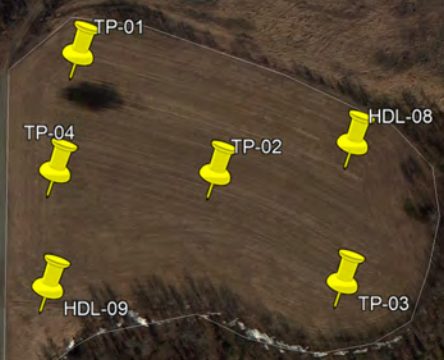

Google Earth

© 2020 Google

Klare Lake

2000 ft

MGT Johnson Lake Loop

Google Earth

© 2020 Google

1000 ft

Johnson Lake

Google Earth

© 2020 Google

1000 ft